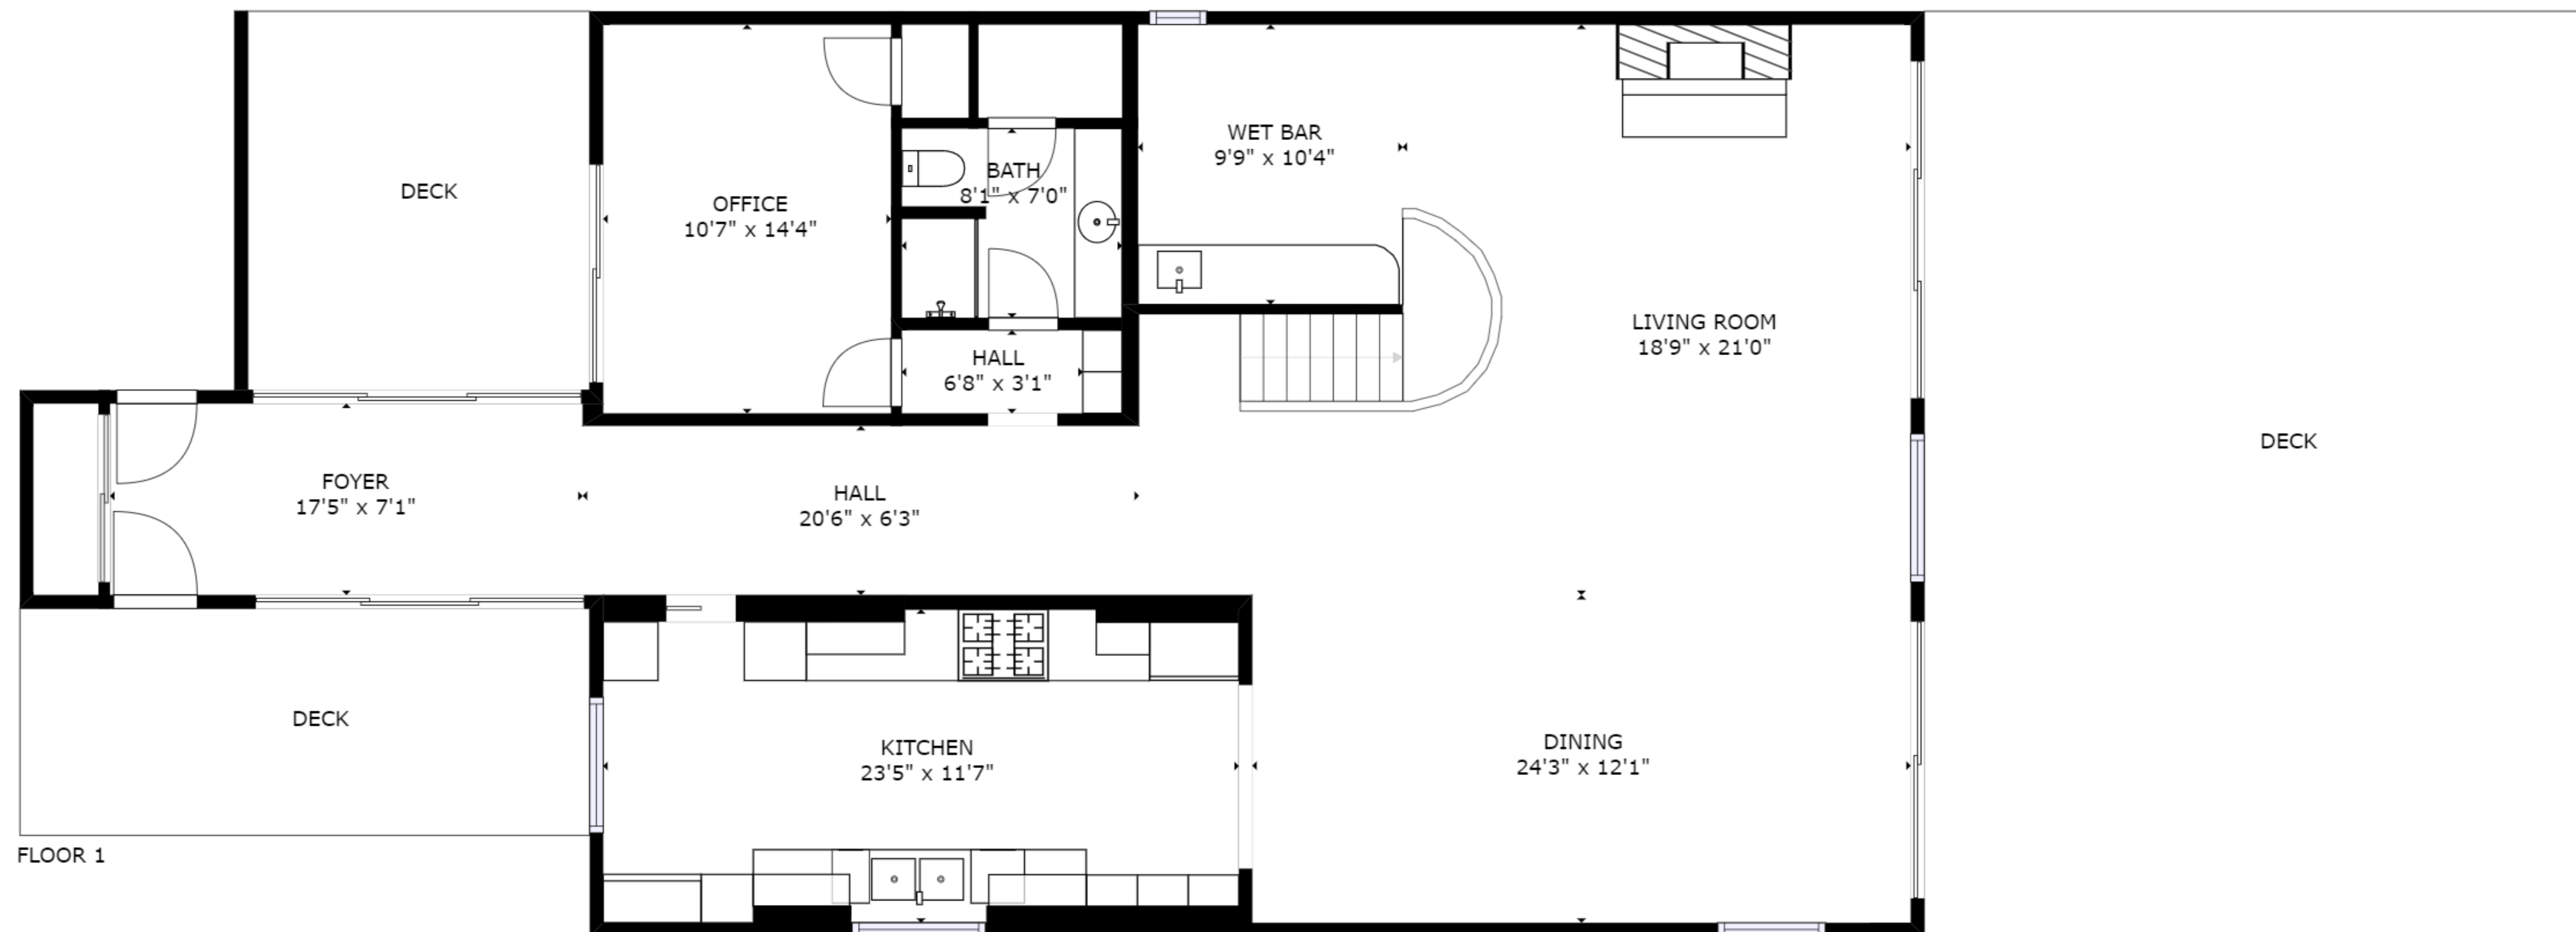

FLOOR 2

FLOOR 1

GROSS INTERNAL AREA
 FLOOR 1: 1740 sq ft, FLOOR 2: 1309 sq ft
 TOTAL: 3049 sq ft

SIZES AND DIMENSIONS ARE APPROXIMATE, ACTUAL MAY VARY.