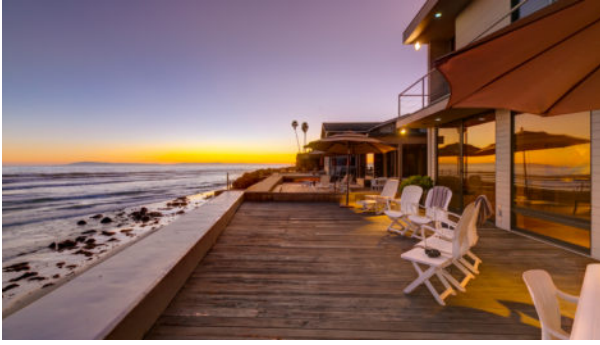

4014 Pacific Coast Highway

\$CALL - ID: ID-501859 - Faria Beach - Executive

L Direct Beach Access L Fireplace L Garage Access L Gas BBQ L Oceanfront L Two Story

Listing Gallery

Property URL

<http://venturacoastline.com/property/4014>