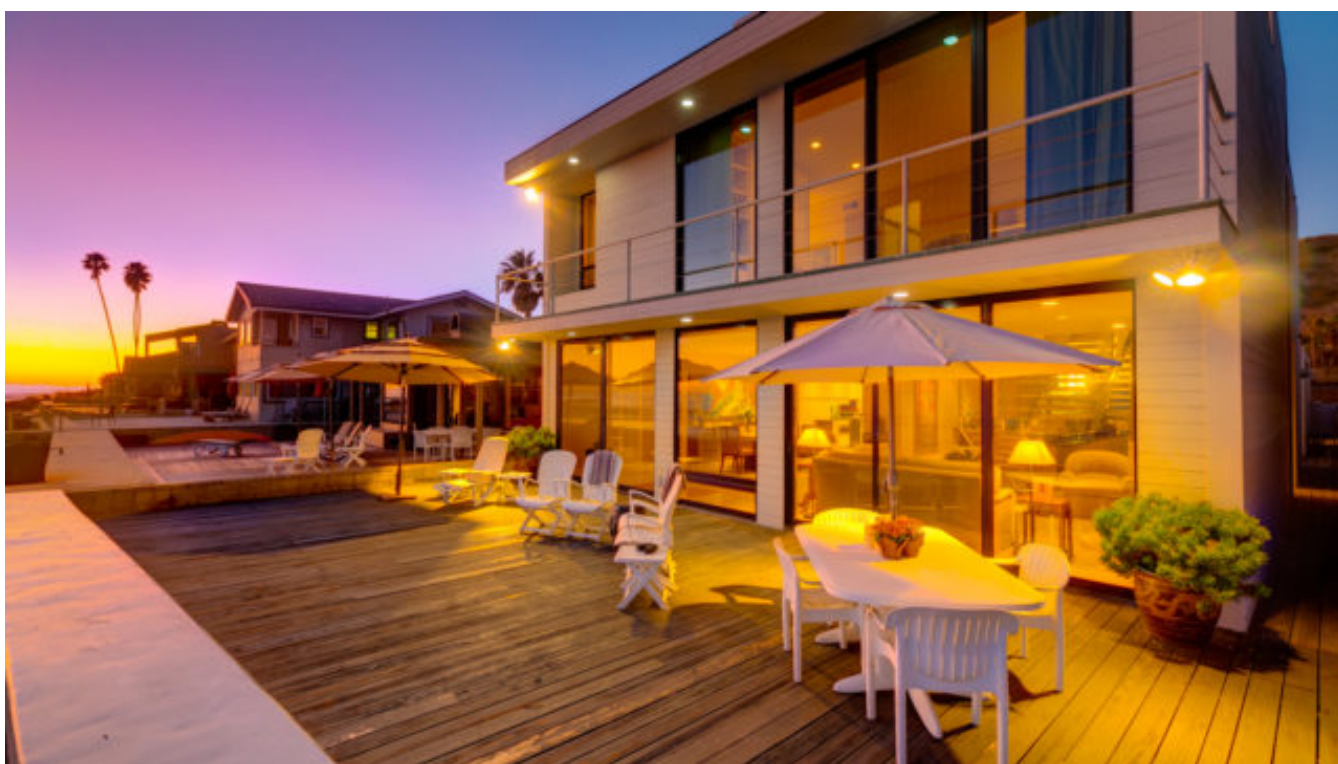

4014 Pacific Coast Highway

\$CALL - ID: ID-501859 - Faria Beach - Executive

L Direct Beach Access L Fireplace L Garage Access L Gas BBQ L Oceanfront L Two Story

Listing Gallery

Property URL

<http://venturacoastline.com/property/4014>