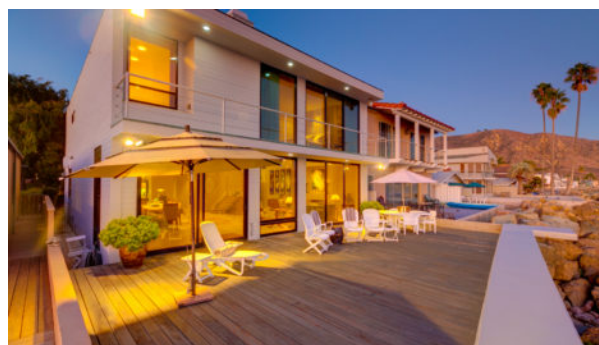

4014 Pacific Coast Highway

\$CALL - ID: ID-501859 - Faria Beach - Executive

L Direct Beach Access L Fireplace L Garage Access L Gas BBQ L Oceanfront L Two Story

Listing Gallery

Property URL

<http://venturacoastline.com/property/4014>